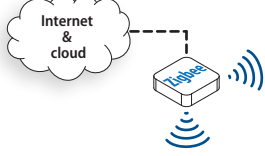

Linear Light 48V - Wiring diagram (in combination with MOD 0041)

Minimum wire thickness for guaranteed maximum output (W)

Download the CASAMBI App

L _{max} = Total cable length (ft)	AWG	Cable article number	
		328ft black	328ft red
0 - 33	18	200012-001-01	200012-001-02
33-66	14	200012-003-01	200012-003-02
66-132	12	200012-004-01	200012-004-02

Optional: internet / smart home connection

Optional
200037-006 (IP68)

Optional: internet / smart home connection

Wiring for MOD 0041 (Casambi unit)

Single channel

Two single channel

Four single channel

Tunable white