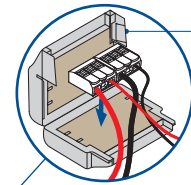

Linear Light 48V - Wiring diagram (in combination with MOD 0041)

Minimum wire thickness for guaranteed maximum output (W)

Download the CASAMBI App

L _{max} = Total cable length (ft)	AWG	Cable article number	
		328ft black	328ft red
0 - 33	18	200012-001-01	200012-001-02
33-66	14	200012-003-01	200012-003-02
66-132	12	200012-004-01	200012-004-02

Optional: internet / smart home connection

Optional
200037-006 (IP68)

Optional: internet / smart home connection

Wiring for MOD 0041 (Casambi unit)

Single channel

Two single channel

Four single channel

Tunable white