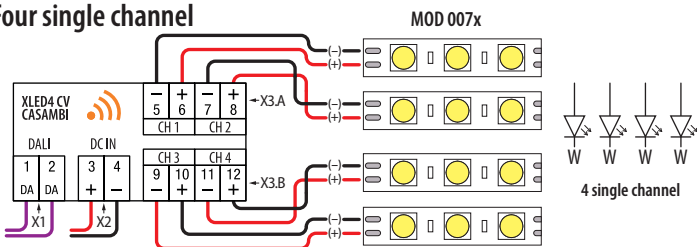

Linear Light 48V - Wiring diagram (in combination with MOD 0041)

Minimum wire thickness for guaranteed maximum output (W)

Download the CASAMBI App

L _{max} = Total cable length (ft)	AWG	Cable article number	
		328ft black	328ft red
0 - 33	18	200012-001-01	200012-001-02
33-66	14	200012-003-01	200012-003-02
66-132	12	200012-004-01	200012-004-02

Optional: internet / smart home connection

Optional
200037-006 (IP68)

Optional: internet / smart home connection

Wiring for MOD 0041 (Casambi unit)

Single channel

Two single channel

Four single channel

Tunable white

Four channel color (RGBW)