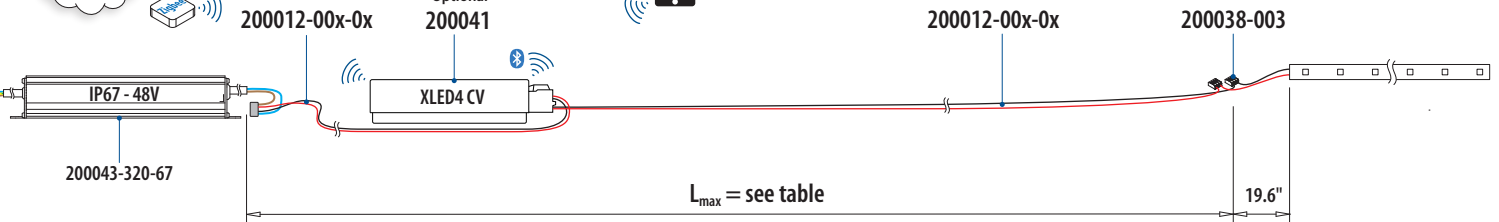

Linear Light 48V - Wiring diagram (in combination with MOD 0041)

Minimum wire thickness for guaranteed maximum output (W)

Download the CASAMBI App

L _{max} = Total cable length (ft)	AWG	Cable article number	
		328ft black	328ft red
0 - 33	18	200012-001-01	200012-001-02
33-66	14	200012-003-01	200012-003-02
66-132	12	200012-004-01	200012-004-02

Optional: internet / smart home connection

Optional
200037-006 (IP68)

Optional: internet / smart home connection

Wiring for MOD 0041 (Casambi unit)

Single channel

Two single channel

Four single channel

Tunable white