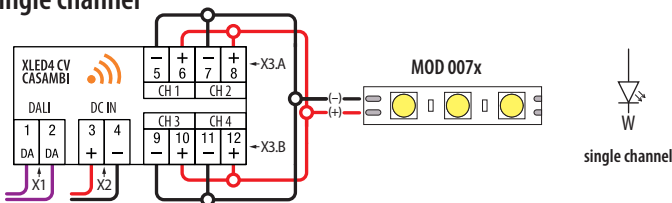

Linear Light 48V - Wiring diagram (in combination with MOD 0041)

Minimum wire thickness for guaranteed maximum output (W)

Download the CASAMBI App

L _{max} = Total cable length (ft)	AWG	Cable article number	
		328ft black	328ft red
0 - 33	18	200012-001-01	200012-001-02
33-66	14	200012-003-01	200012-003-02
66-132	12	200012-004-01	200012-004-02

Optional: internet / smart home connection

Optional
200037-006 (IP68)

Optional: internet / smart home connection

Wiring for MOD 0041 (Casambi unit)

Single channel

Two single channel

Four single channel

Tunable white