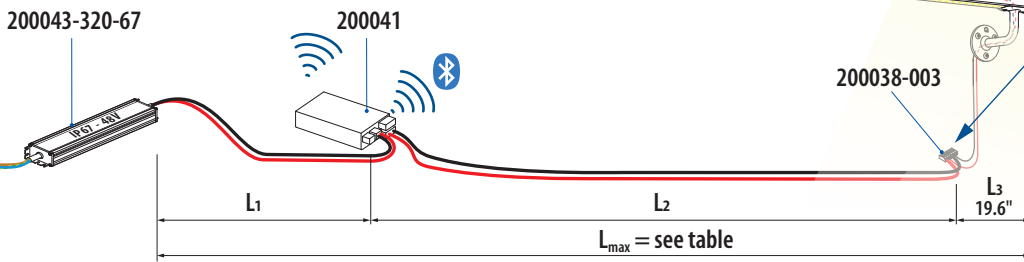

Linear Light 48V - Wiring diagram (in combination with MOD 0041)

Minimum wire thickness for guaranteed maximum output (W)

Download the CASAMBI App

L _{max} = Total cable length (ft)	AWG	Cable article number	
		328ft black	328ft red
0 - 33	18	200012-001-01	200012-001-02
33-66	14	200012-003-01	200012-003-02
66-132	12	200012-004-01	200012-004-02

Optional: internet / smart home connection

Optional
200037-006 (IP68)

Optional: internet / smart home connection

Wiring for MOD 0041 (Casambi unit)

Single channel

Two single channel

Four single channel

Tunable white