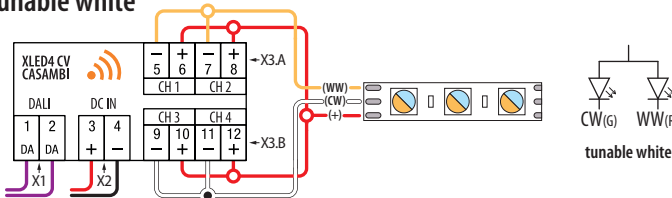

Linear Light 48V - Wiring diagram (in combination with MOD 0041)

Minimum wire thickness for guaranteed maximum output (W)

Download the CASAMBI App

L _{max} = Total cable length (ft)	AWG	Cable article number	
		328ft black	328ft red
0 - 33	18	200012-001-01	200012-001-02
33-66	14	200012-003-01	200012-003-02
66-132	12	200012-004-01	200012-004-02

Optional: internet / smart home connection

Optional
200037-006 (IP68)

Optional: internet / smart home connection

Wiring for MOD 0041 (Casambi unit)

Single channel

Two single channel

Four single channel

Tunable white

Four channel color (RGBW)