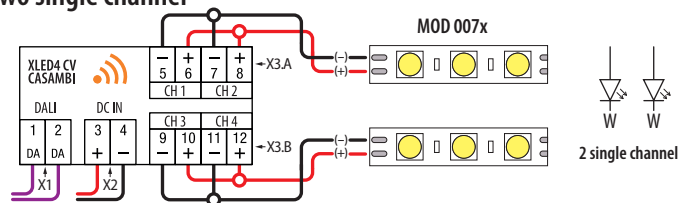

Linear Light 48V - Wiring diagram (in combination with MOD 0041)

Minimum wire thickness for guaranteed maximum output (W)

Download the CASAMBI App

L _{max} = Total cable length (ft)	AWG	Cable article number	
		328ft black	328ft red
0 - 33	18	200012-001-01	200012-001-02
33-66	14	200012-003-01	200012-003-02
66-132	12	200012-004-01	200012-004-02

Optional: internet / smart home connection

Optional
200037-006 (IP68)

Optional: internet / smart home connection

Wiring for MOD 0041 (Casambi unit)

Single channel

Two single channel

Four single channel

Tunable white

Four channel color (RGBW)